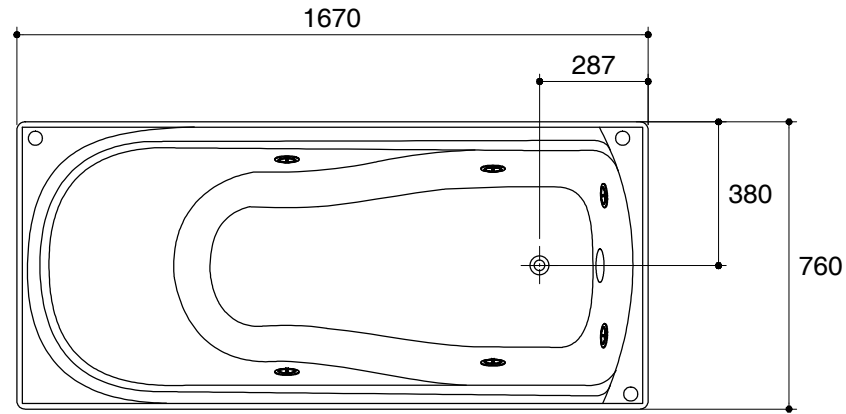

Dimensions are approximate.

Unit: mm

Customer Interface Access Panel
W500 x H450

Pump(Blower Motor)
Control Access
W500xH450

SKU	K-11221X-K-0
Name	STUDIO
Description	WHIRLPOOL WITH FLAT JET

KOHLER

*The recommended dimension for installation can be adjusted according to user preferences and layout.