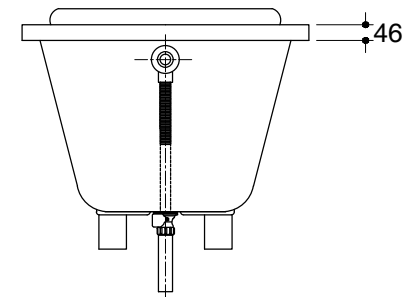

Dimensions are approximate.

Unit: mm

Customer Interface Access Panel
W500 x H450

Pump(Blower Motor)
Control Access
W500xH450

SKU	K-11221X-K-0
Name	STUDIO
Description	WHIRLPOOL WITH FLAT JET

KOHLER

*The recommended dimension for installation can be adjusted according to user preferences and layout.