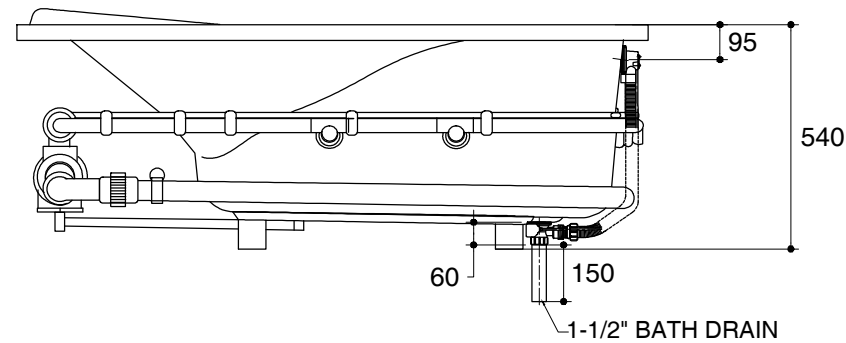

Dimensions are approximate.

Unit: mm

Customer Interface Access Panel
W500 x H450

Pump(Blower Motor)
Control Access
W500xH450

SKU	K-11221X-K-0
Name	STUDIO
Description	WHIRLPOOL WITH FLAT JET

KOHLER

*The recommended dimension for installation can be adjusted according to user preferences and layout.